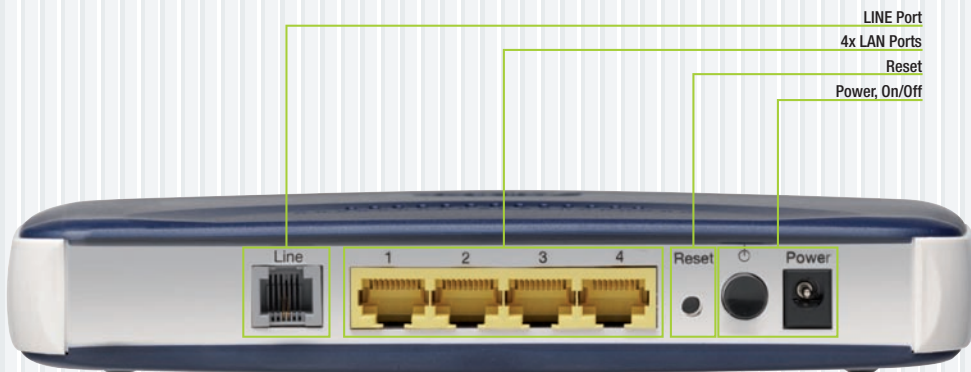

CONFIGURATION AND MANAGEMENT

- Embedded web configuration interface with password protection
- Remote management control
- Telnet session for local or remote management
- System events logging
- DSL connection diagnostics
- Firmware upgrade via web browser
- User setting backup & restore

HARDWARE INTERFACE

- One RJ-11 port for ADSL connection
- Four Ethernet ports for IEEE 802.3/802.3u 10/100 Base-T auto-sensing, auto cross-over
- One hidden reset button for restoring factory default settings
- One Power on/off button

CHIPSET

- Broadcom BCM6348 single-chip ADSL2+ with integrated MIPS32 CPU, transceiver & Analog Front End

LED

- Ethernet 4, Ethernet 3, Ethernet 2, Ethernet 1, PPP, ADSL, Power

POWER SUPPLY

- External power adapter 12VAC/1.0A (output)

APPROVALS

- A-Tick N367

ENVIRONMENTAL CONDITIONS

- Operating temperature 0 ~ 40°Celsius
- Relative humidity 20 ~ 90% (non-condensing)

DIMENSIONS

- 190 mm (W) x 30 mm (H) x 150 mm (D)
- Weight: 320g

NB6Plus4 ADSL2+ Modem Router

- Broadband Internet Access up to 24 Mbps*
- VoIP Compatible (ATA or other VoIP device required)
- 4 Ethernet Ports for Internet Sharing
- Suitable for Home and Office Networks
- Security Firewall & DMZ
- Multiple VPN Passthrough Sessions
- Port Forwarding, UPnP™ and QoS

Your NetComm dealer: