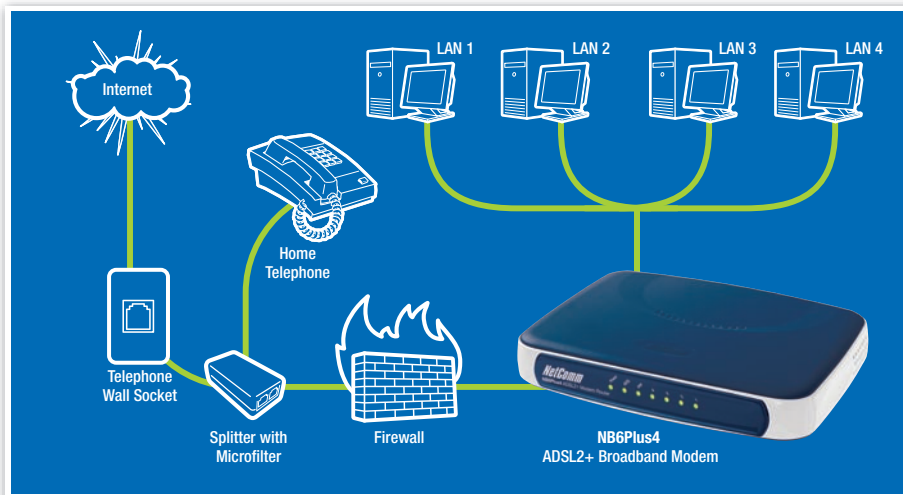

CONFIGURATION AND MANAGEMENT

- Embedded web configuration interface with password protection
- Remote management control
- Telnet session for local or remote management
- System events logging
- DSL connection diagnostics
- Firmware upgrade via web browser
- User setting backup & restore

HARDWARE INTERFACE

- One RJ-11 port for ADSL connection
- Four Ethernet ports for IEEE 802.3/802.3u 10/100 Base-T auto-sensing, auto cross-over
- One hidden reset button for restoring factory default settings
- One Power on/off button

CHIPSET

- Broadcom BCM6348 single-chip ADSL2+ with integrated MIPS32 CPU, transceiver & Analog Front End

LED

- Ethernet 4, Ethernet 3, Ethernet 2, Ethernet 1, PPP, ADSL, Power

POWER SUPPLY

- External power adapter 12VAC/1.0A (output)

APPROVALS

- A-Tick N367

ENVIRONMENTAL CONDITIONS

- Operating temperature 0 ~ 40°Celsius
- Relative humidity 20 ~ 90% (non-condensing)

DIMENSIONS

- 190 mm (W) x 30 mm (H) x 150 mm (D)
- Weight: 320g

NB6Plus4 ADSL2+ Modem Router

- Broadband Internet Access up to 24 Mbps*
- VoIP Compatible (ATA or other VoIP device required)
- 4 Ethernet Ports for Internet Sharing
- Suitable for Home and Office Networks
- Security Firewall & DMZ
- Multiple VPN Passthrough Sessions
- Port Forwarding, UPnP™ and QoS

Your NetComm dealer: